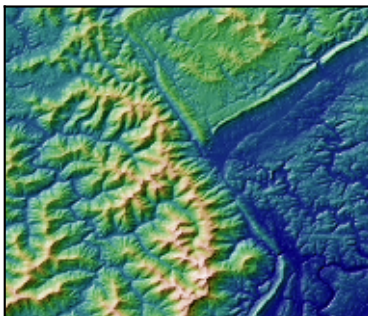

Vertical Exaggeration

0.1

1

10

Hillshade

hsv

Blend Mode

overlay