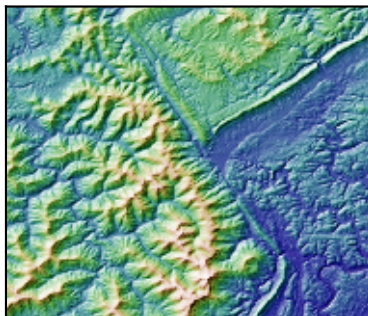

Vertical Exaggeration

0.1

1

10

Hillshade

hsv

Blend Mode

overlay