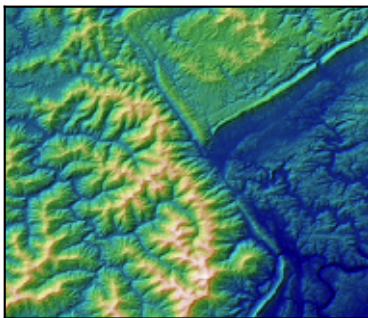

Vertical Exaggeration

0.1

1

10

Hillshade

hsv

Blend Mode

overlay