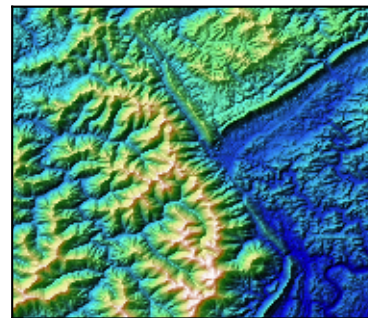

Vertical Exaggeration

0.1

1

10

Hillshade

hsv

Blend Mode

overlay