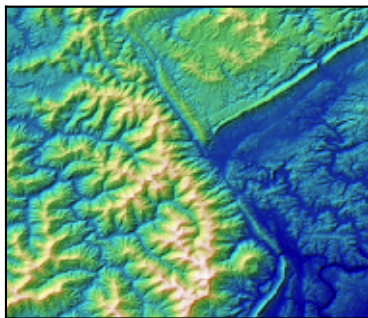

Vertical Exaggeration

0.1

1

10

Hillshade

hsv

Blend Mode

overlay