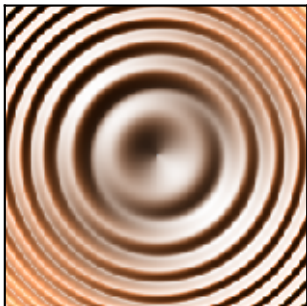

HSV Blending Looks Best with Smooth Surfaces

Colormapped Data

Illumination Intensity

Blend Mode: "hsv" (default)

Blend Mode: "overlay"