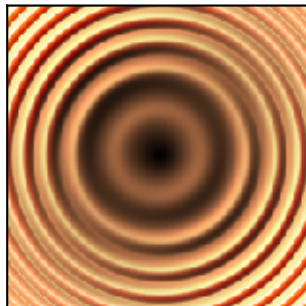

HSV Blending Looks Best with Smooth Surfaces

Colormapped Data

Illumination Intensity

Blend Mode: "hsv" (default)

Blend Mode: "overlay"