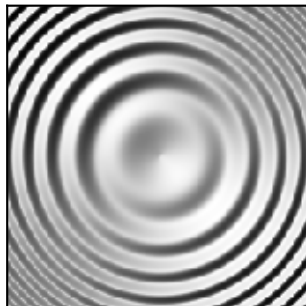

HSV Blending Looks Best with Smooth Surfaces

Colormapped Data

Illumination Intensity

Blend Mode: "hsv" (default)

Blend Mode: "overlay"