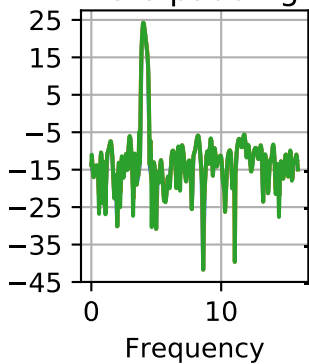

Power Spectral Density (dB/Hz)

zero padding

block size

overlap