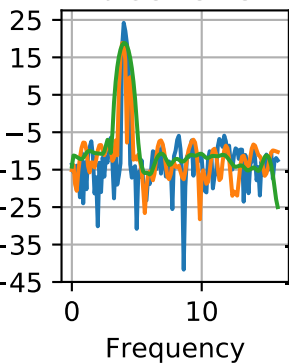

Power Spectral Density (dB/Hz)

zero padding

block size

overlap