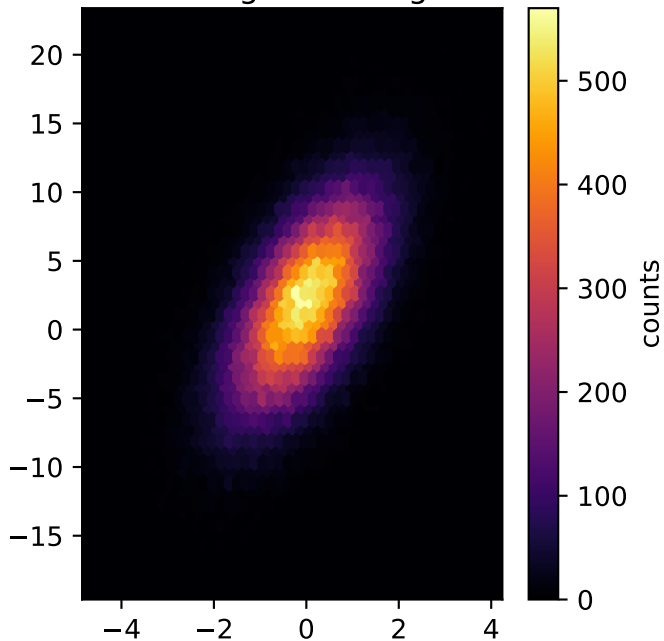

Hexagon binning

With a log color scale