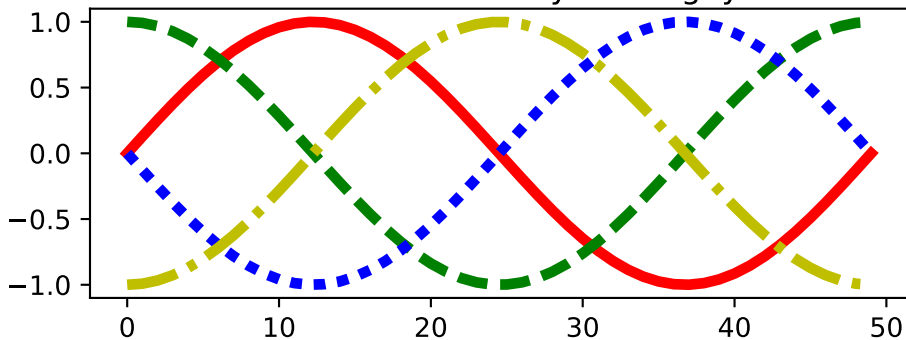

Set default color cycle to rgby

Set axes color cycle to cmyk